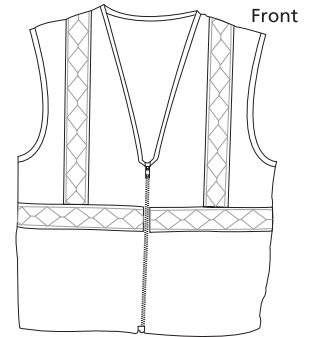

Safety Vest

PORT AUTHORITY®

SV01

* 100% polyester * Dyed to match zippers
2 vertical and 1 horizontal 2" wide reflective taping on front and back

Finished measurements in inches

	S/M	L/XL	2XL/3XL
Center Back Length	25.5	27.5	29.5
Chest	23	27	32
Screen Area	9.25	11.5	13.75